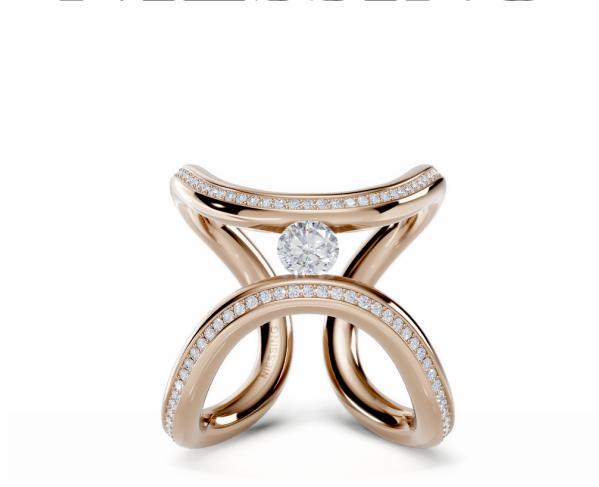

NIESSING

Produkt ID: N391915

Form/Name: NIESSING SPANNRING® RINGS

Category: RINGS

Collection: SPANNRING ERA

Width: 3,1

Material: Au 750

Niessing Color: Rosewood

Texture: Gloss

Number of stones: 50

Cut: Brillant

Carat: 0,005

Color: G

Clarity: VS2

Number of stones 2: 99

Cut 2: Brillant

Carat 2: 0,005

Color 2: G

Clarity 2: VS2

Number of stones 3: 1

Cut 3: Brilliant

Carat 3: 0,003

Color 3: G

Clarity 3: VS2

Number of stones 4: 1

Cut 4: Brilliant

Carat 4: 0,5

Color 4: G

Clarity 4: VS2