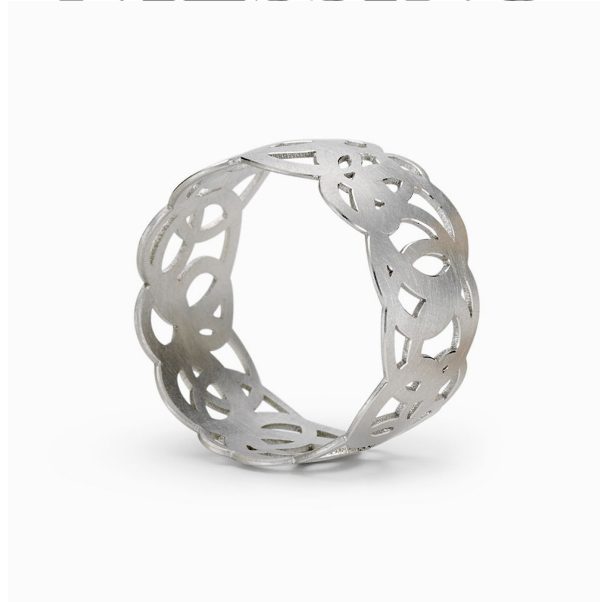

# NIESSING

Produkt ID: N281580

Form/Name: JEWELRY RINGS

Category: RINGS

Collection: ROSEUM

Material: Pt 950

Niessing Color: Platinum

Texture: Nature

Width: 10,5