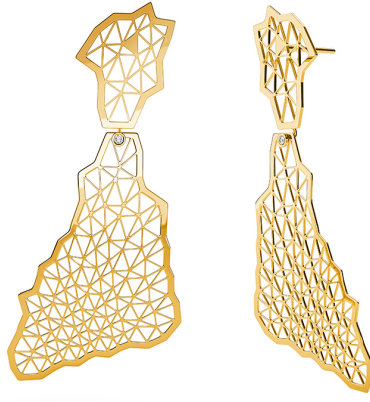

NIESSING

Produkt ID: N384915

Form/Name: JEWELRY EARRINGS

Category: EARRINGS

Collection: TOPIA VISION

Material: Au 750

Niessing Color: Classic Yellow

Texture: Gloss

Length: 53,5

Number of stones: 1

Cut: Brillant

Clarity: VS2

Color: G

Carat: 0,01