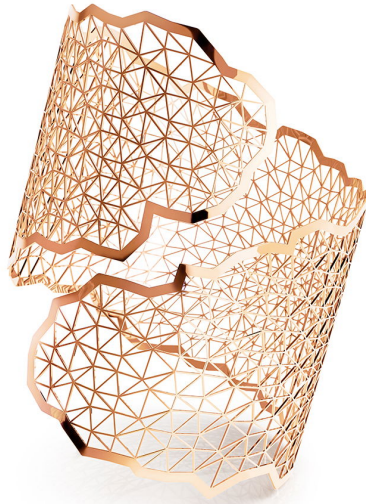

NIESSING

Produkt ID: N382030

Form/Name: JEWELRY BRACELETS

Category: BRACELETS

Collection: TOPIA VISION

Material: Au 750

Niessing Color: Classic Red

Texture: Gloss

Width: 47,8

Diameter: 50