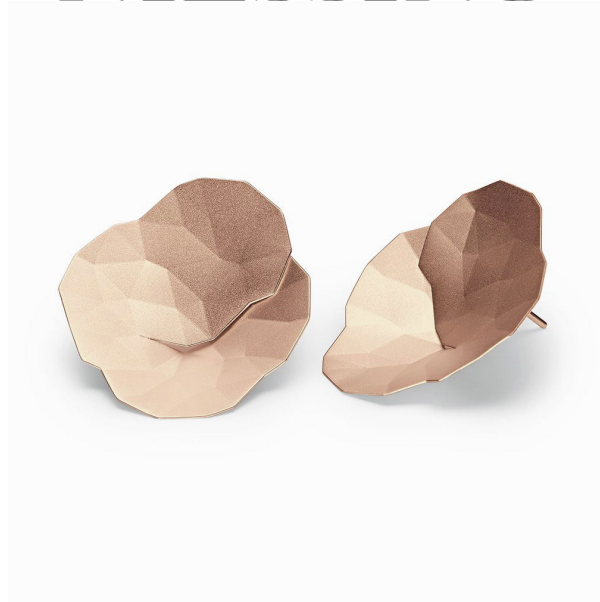

NIESSING

Produkt ID: N294056

Form/Name: JEWELRY EARRINGS

Category: EARRINGS

Collection: TOPIA

Material: Au 750

Niessing Color: Rosewood

Texture: Velvet

Diameter: 30