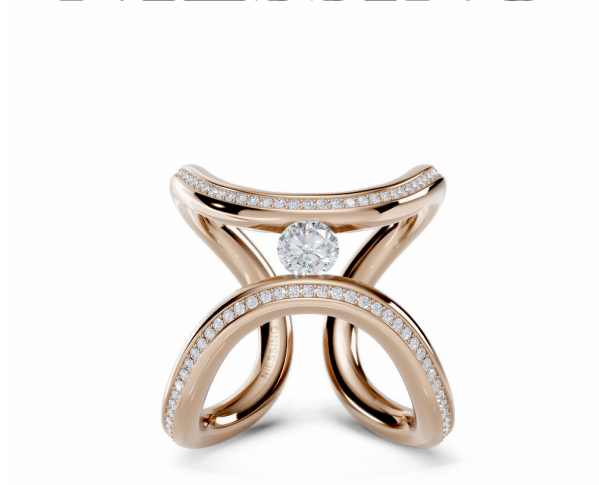

# NIESSING

Produkt ID: N391915

Form/Name: NIESSING SPANNRING® RINGS

Category: RINGS

Collection: SPANNRING ERA

Material: Au 750

Niessing Color: Rosewood

Texture: Gloss

Width: 3,1

Number of stones: 50

Cut: Brillant

Clarity: VS2

Color: G

Carat: 0,005

Number of stones 2: 99

Cut 2: Brillant

Clarity 2: VS2

Color 2: G

Carat 2: 0,005

Number of stones 3: 1

Cut 3: Brilliant

Clarity 3: VS2

Color 3: G

Carat 3: 0,003

Number of stones 4: 1

Cut 4: Brilliant

Clarity 4: VS2

Color 4: G

Carat 4: 0,5