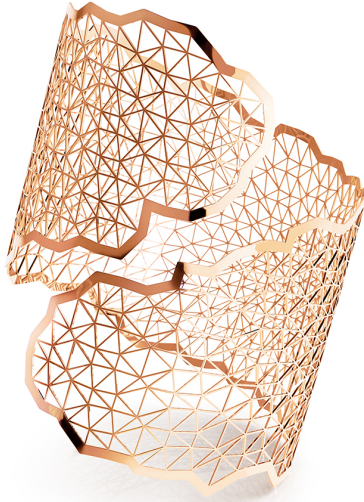

NIESSING

Produkt ID: N382030

Form/Name: JEWELRY BRACELETS

Category: BRACELETS

Collection: TOPIA VISION

Width: 47,8

Diameter: 59

Material: Au 750

Niessing Color: Classic Red

Texture: Gloss