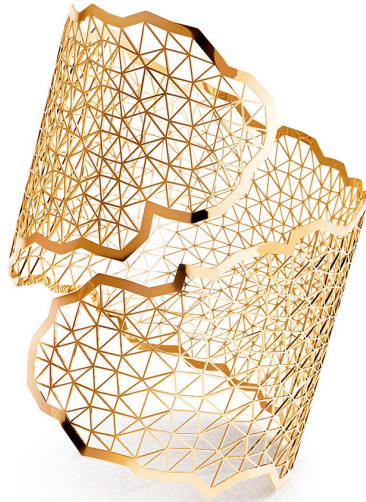

# NIESSING

Produkt ID: N382030

Form/Name: JEWELRY BRACELETS

Category: BRACELETS

Collection: TOPIA VISION

Material: Au 750

Niessing Color: Fine Rose

Texture: Gloss

Width: 47,8

Diameter: 50