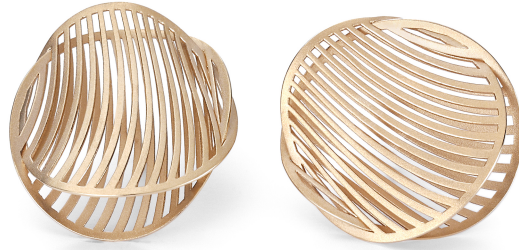

NIESSING

Produkt ID: N334020-SF

Form/Name: JEWELRY EARRINGS

Category: EARRINGS

Collection: MIRAGE

Material: Au 750

Niessing Color: Classic Red

Texture: Velvet

Diameter: 20