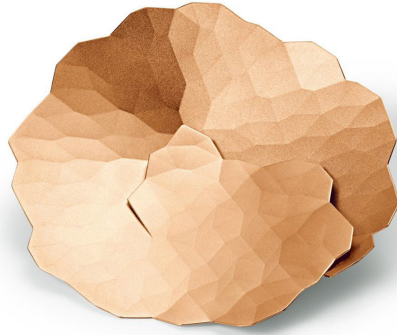

NIESSING

Produkt ID: N295053

Form/Name: JEWELRY BROOCHES

Category: BROOCHES

Collection: TOPIA

Material: Au 750

Niessing Color: Fine Rose

Texture: Velvet

Diameter: 60