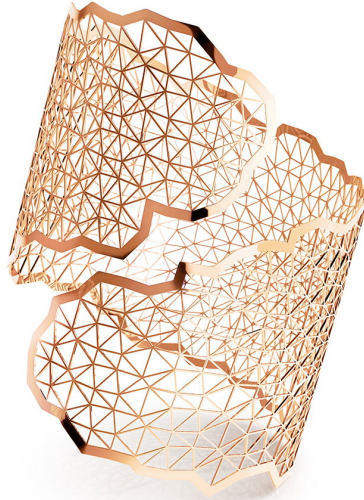

NIESSING

Produkt ID: N382030

Form/Name: JEWELRY BRACELETS

Category: BRACELETS

Collection: TOPIA VISION

Material: Au 750

Niessing Color: Classic Red

Texture: Gloss

Width: 47,8

Diameter: 62