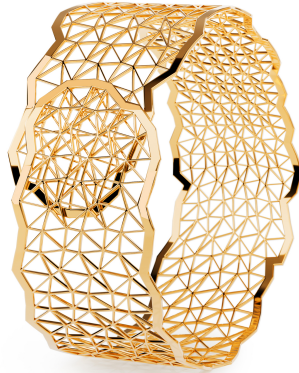

# NIESSING

Produkt ID: N412010

Form/Name: JEWELRY BRACELETS

Category: BRACELETS

Collection: TOPIA VISION

Material: Au 750

Niessing Color: Fine Rose

Texture: Gloss

Width: 27

Diameter: 62