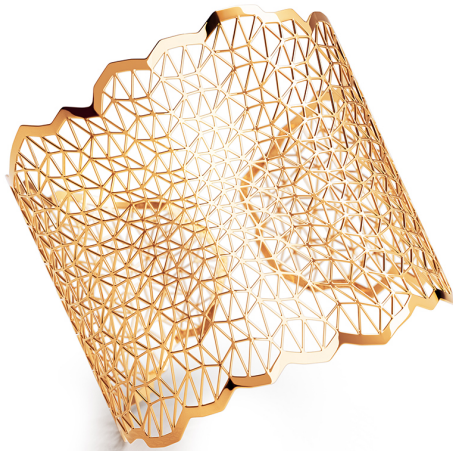

NIESSING

Produkt ID: N382020

Form/Name: Jewelry BRACELETS

Category: BRACELETS

Collection: TOPIA VISION

Width: 47,66

Diameter: 62

Material: Au 750

Niessing Color: Fine Rose

Texture: Gloss