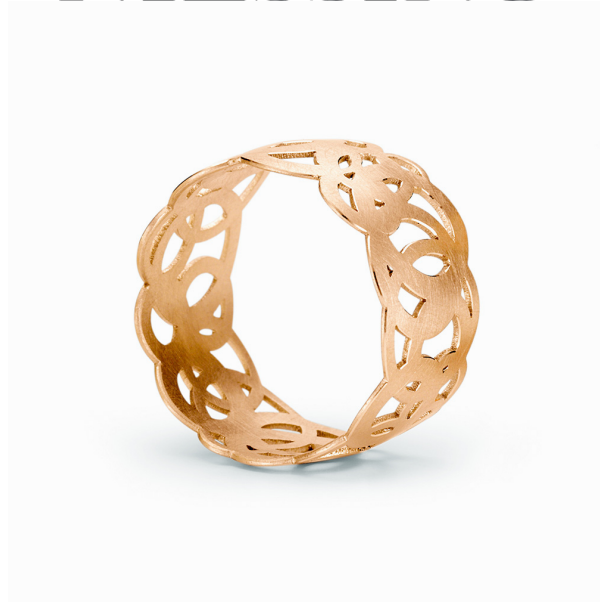

NIESSING

Produkt ID: N281580

Form/Name: JEWELRY RINGS

Category: RINGS

Collection: ROSEUM

Material: Au 750

Niessing Color: Fine Rose

Texture: Nature

Width: 10,5