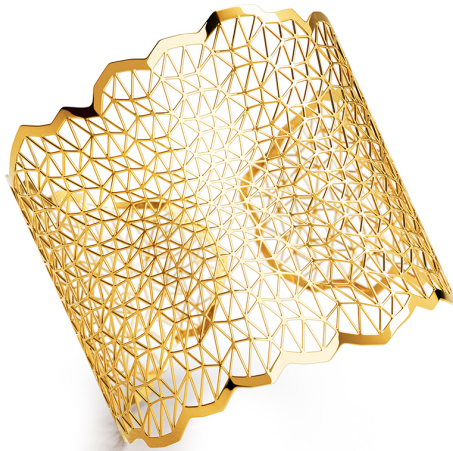

NIESSING

Produkt ID: N382020

Form/Name: Jewelry BRACELETS

Category: BRACELETS

Collection: TOPIA VISION

Width: 47,66

Diameter: 56

Material: Au 750

Niessing Color: Classic Yellow

Texture: Gloss