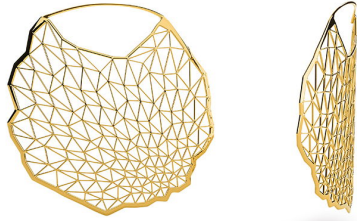

# NIESSING

Produkt ID: N384022

Form/Name: JEWELRY EARRINGS

Category: EARRINGS

Collection: TOPIA VISION

Material: Au 750

Niessing Color: Classic Yellow

Texture: Gloss

Diameter: 43