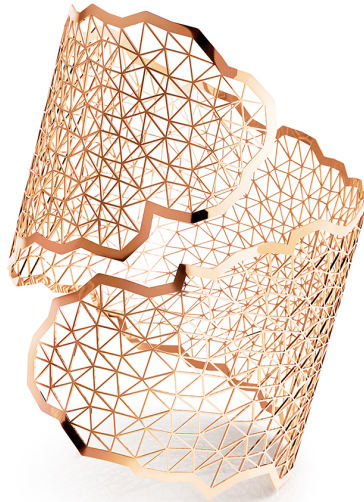

NIESSING

Produkt ID: N382030

Form/Name: Jewelry BRACELETS

Category: BRACELETS

Collection: TOPIA VISION

Width: 47,8

Diameter: 59

Material: Au 750

Niessing Color: Classic Red

Texture: Gloss